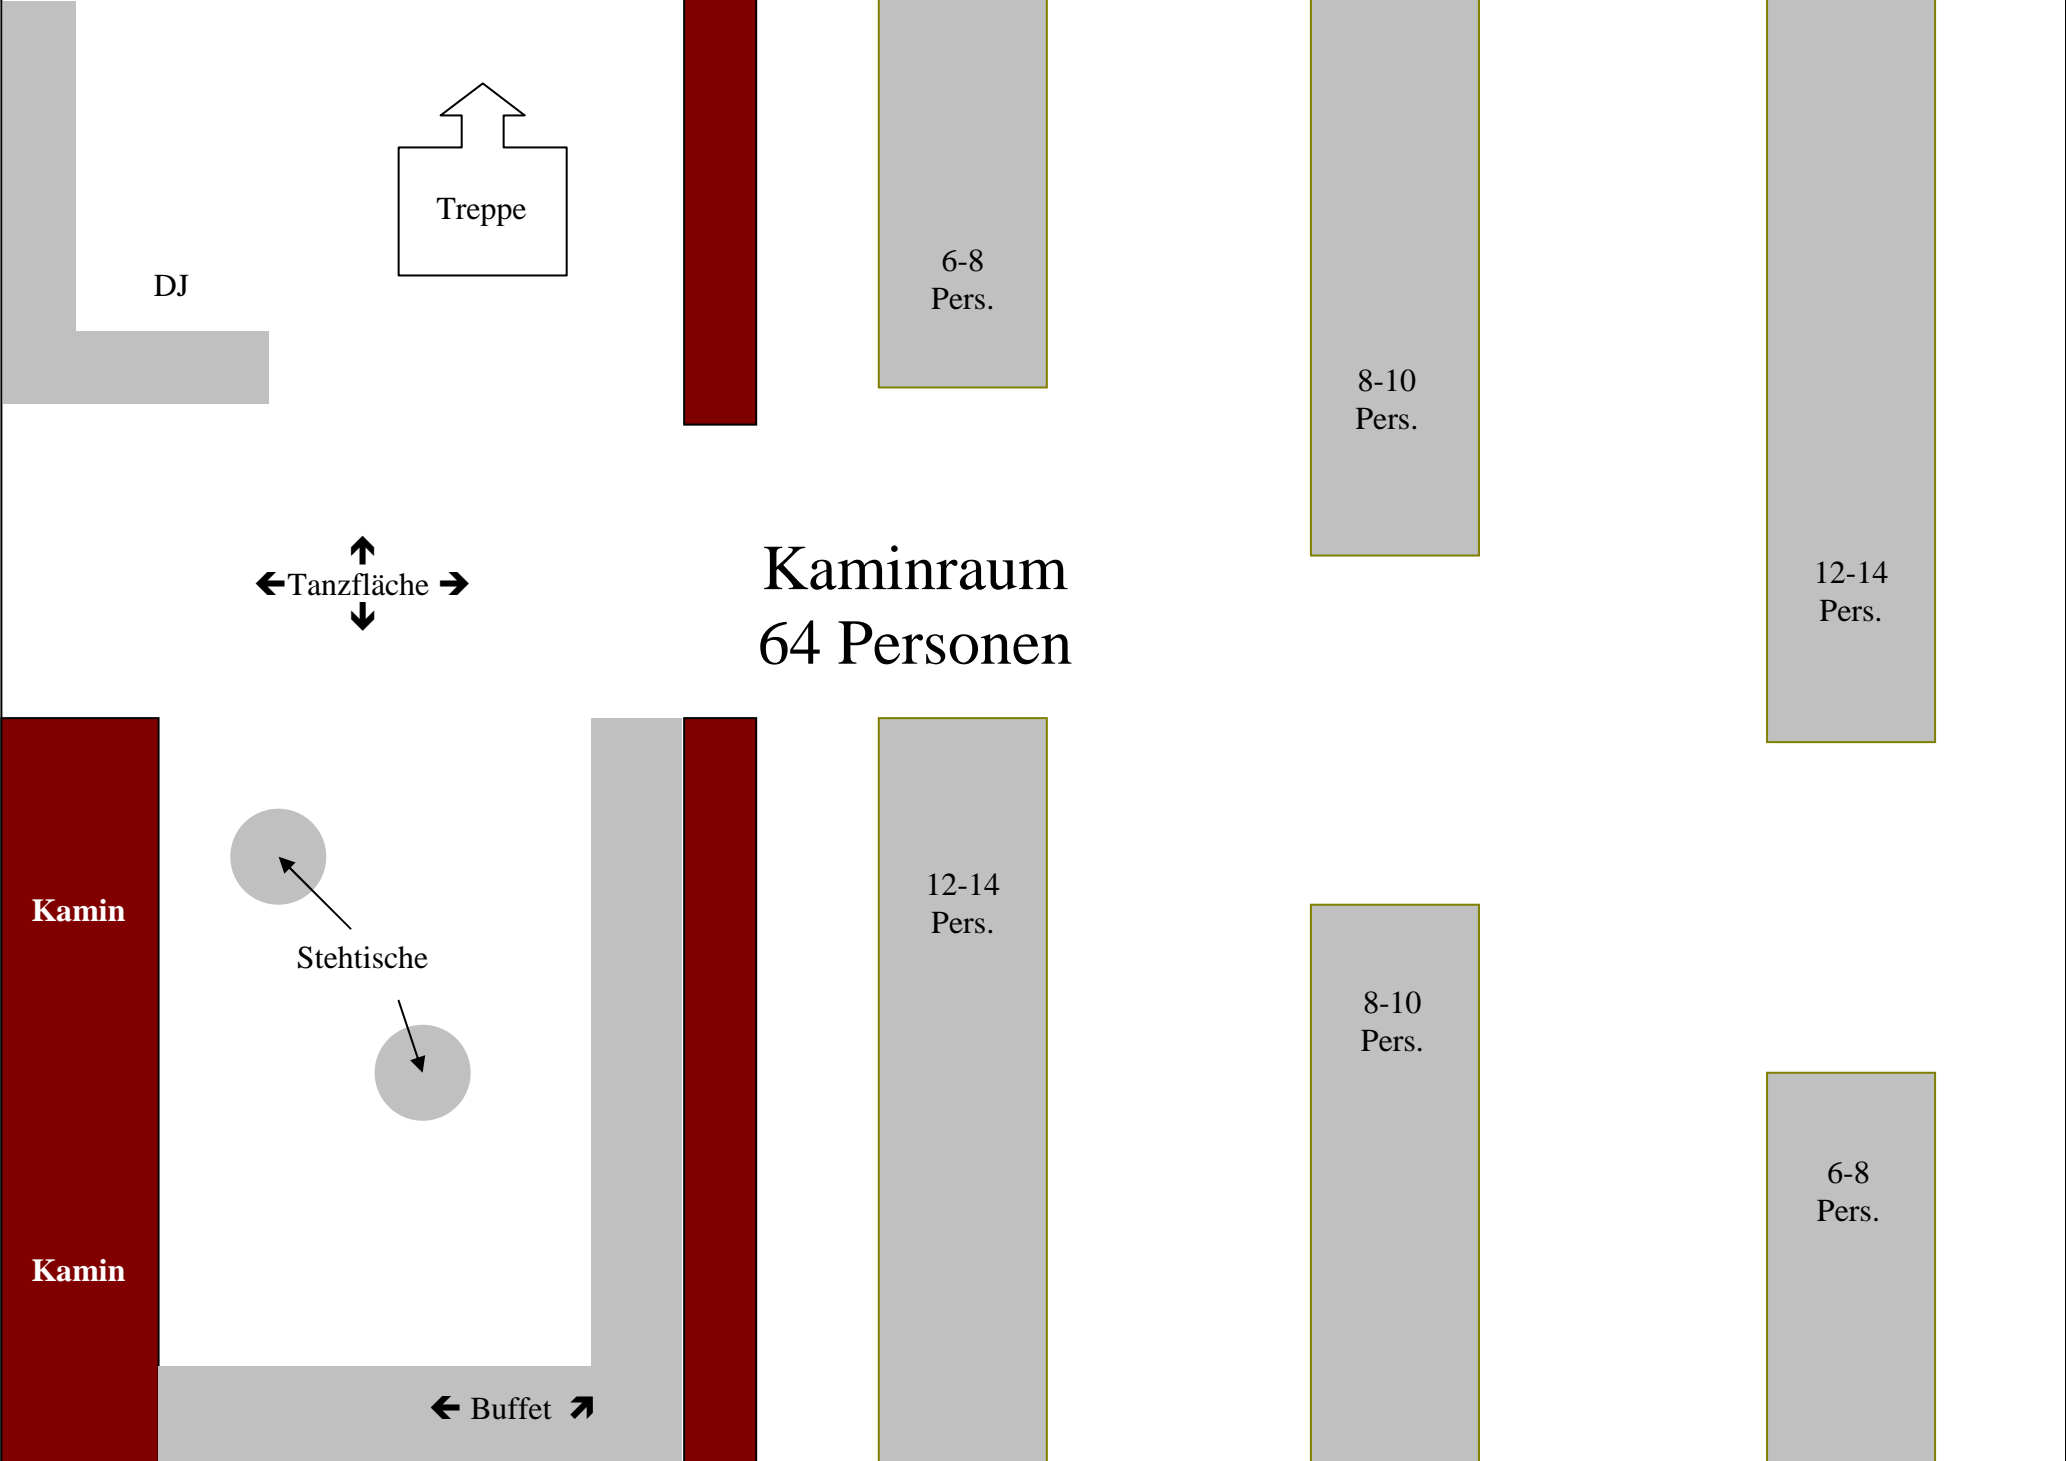

6-8
Pers.

8-10
Pers.

12-14
Pers.

Kamin

12-14
Pers.

12-14
Pers.

8-10
Pers.

Kamin

6-8
Pers.

Kaminraum 64 Personen

DJ

6-8
Pers.

8-10
Pers.

12-14
Pers.

12-14
Pers.

8-10
Pers.